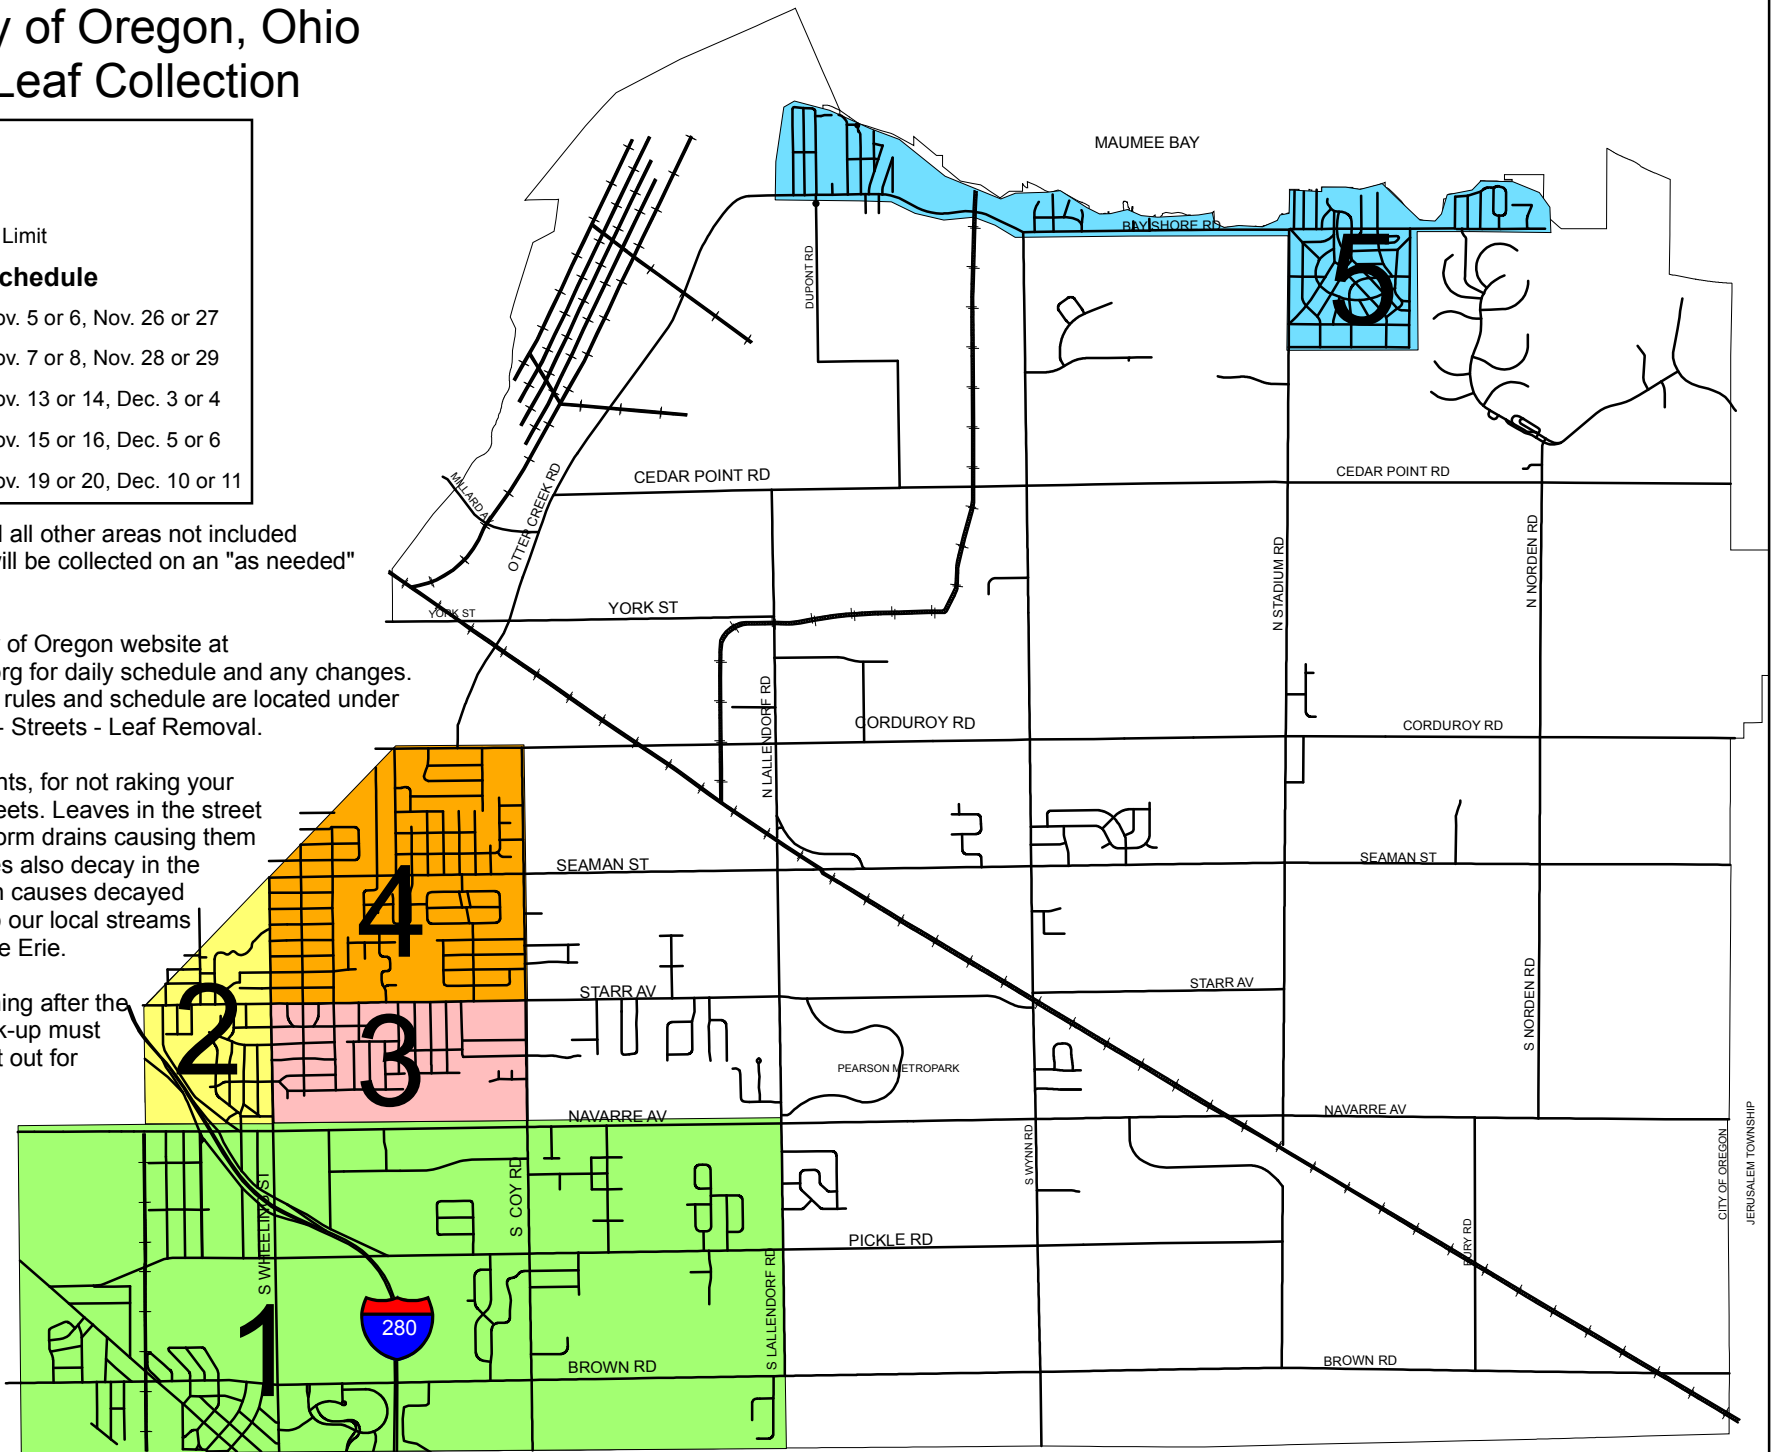

City of Oregon, Ohio Leaf Collection

Legend

— Streets

□ Corporation Limit

Leaf Pick Up Schedule

Area #1 - Nov. 5 or 6, Nov. 26 or 27

Area #2 - Nov. 7 or 8, Nov. 28 or 29

Area #3 - Nov. 13 or 14, Dec. 3 or 4

Area #4 - Nov. 15 or 16, Dec. 5 or 6

Area #5 - Nov. 19 or 20, Dec. 10 or 11

All main roads and all other areas not included in areas 1 thru 5 will be collected on an "as needed" basis.

Check out the City of Oregon website at www.oregonohio.org for daily schedule and any changes. The leaf collection rules and schedule are located under City Departments - Streets - Leaf Removal.

Thank you, residents, for not raking your leaves into our streets. Leaves in the street can get into the storm drains causing them to plug. The leaves also decay in the storm drains which causes decayed material to get into our local streams and ultimately Lake Erie.

Any leaves remaining after the last scheduled pick-up must be bagged and set out for refuse collection.

CITY OF OREGON
JERUSALEM TOWNSHIP